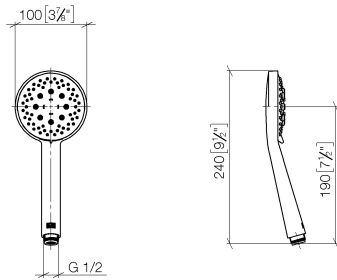

ST 050 203 9979

Fits: IMO, LULU, MEM, TARA, CL.1, LISSÉ, VAIA, META, CYO

- slide bar
- Pipe diameter 18 mm
- gauge 853 mm
- metal shower hose 1750mm with integrated anti-twist protection
- shower hose connector 3/8"
- Three or five settings: COMPACT RAIN, COMPACT SOFT FLOW, COMPACT AQUAPRESSURE FLOW, max. flow rate 15 l/min (at 3 bar)
- Function from: 7 l/min
- spray head Ø 100mm

Spare parts list

No.	Item Number	Name	Quantity used	Delivery time
1	05 17 20 726 02 90	fixing set	2	2
2	08 17 20 726 90	holder	2	2
3	09 31 11 049 90	pin	2	2
4	04 31 11 113 00 90	pin	2	2
5	08 17 97 054-00	holder	2	10
6	90 28 22 597 00-00	holder	1	10
7	12 580 970-00	Slide unit - Chrome	1	10
8	28 322 970-00	Metal shower hose 1/2" x 3/8" x 1750 mm - Chrome	1	2

## Shower set - Chrome

IMO

ST 050 203 9979

---

ST 050 203 9979

mm [inches]

Flow rate chart

Certificates

LGA\_29984.

DVGW\_DW-  
6517DN0129.

WRAS\_2210003.

Spare parts list

No.	Item Number	Name	Quantity used	Delivery time
1	09 23 01 039 90	sieve	1	2