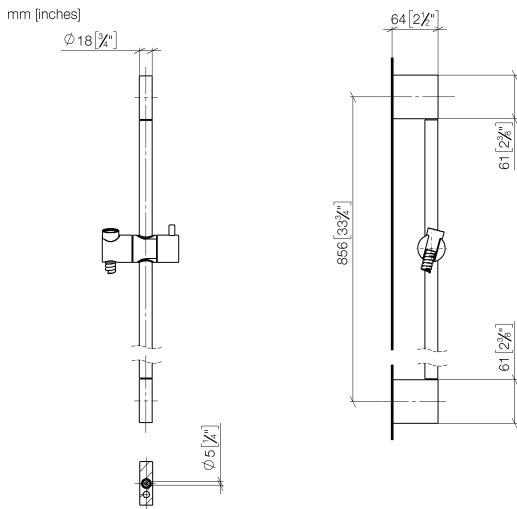

ST 050 203 9979

Certificates

WRAS_2009048. ACS_20 ACC LY 738. IAPMO_4976 (1).