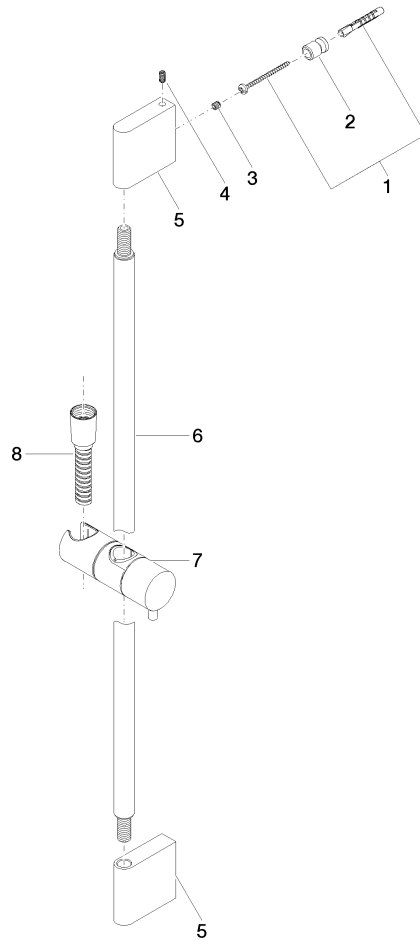

ST 050 203 9979

Fits: IMO, LULU, MEM, TARA, CL.1, LISSÉ, VAIA, META, CYO

- slide bar
- Pipe diameter 18 mm
- gauge 853 mm
- metal shower hose 1750mm with integrated anti-twist protection
- shower hose connector 3/8"
- Three or five settings: COMPACT RAIN, COMPACT SOFT FLOW, COMPACT AQUAPRESSURE FLOW, max. flow rate 15 l/min (at 3 bar)
- Function from: 7 l/min
- spray head Ø 100mm

## Shower set - Chrome

IMO

ST 050 203 9979

---

ST 050 203 9979

Fits: IMO, LULU, MEM, TARA, CL.1, LISSÉ,  
VAIA, META, CYO

- slide bar
- Pipe diameter 18 mm
- gauge 853 mm
- metal shower hose 1750mm with integrated anti-twist protection
- shower hose connector 3/8"

Spare parts list

No.	Item Number	Name	Quantity used	Delivery time
1	05 17 20 726 02 90	fixing set	2	2
2	08 17 20 726 90	holder	2	2
3	09 31 11 049 90	pin	2	2
4	04 31 11 113 00 90	pin	2	2
5	08 17 97 054-00	holder	2	10
6	90 28 22 597 00-00	holder	1	10
7	12 580 970-00	Slide unit - Chrome	1	10
8	28 322 970-00	Metal shower hose 1/2" x 3/8" x 1750 mm - Chrome	1	2