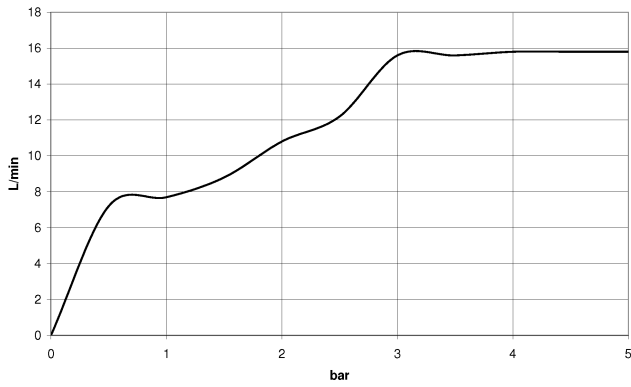

## Shower set - Chrome

IMO

ST 050 203 9979

---

ST 050 203 9979

mm [inches]

Flow rate chart

Certificates